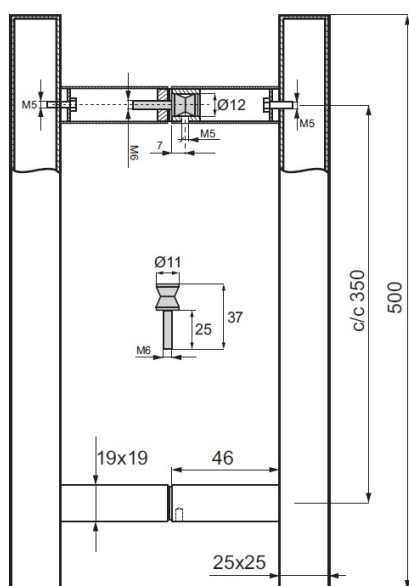

PRODUCT SHEET

Description:

Door Handle "Sava" SS304 Brushed, 25x25x500mm, cc 350mm, 8-12mm Glass Thickness, Bore: $\varnothing 12$ mm

Item number:

17.87.072-0

Units	Box	Carton	HS Code	Barcode
Pair	1	10	8302415000	 5704866485401